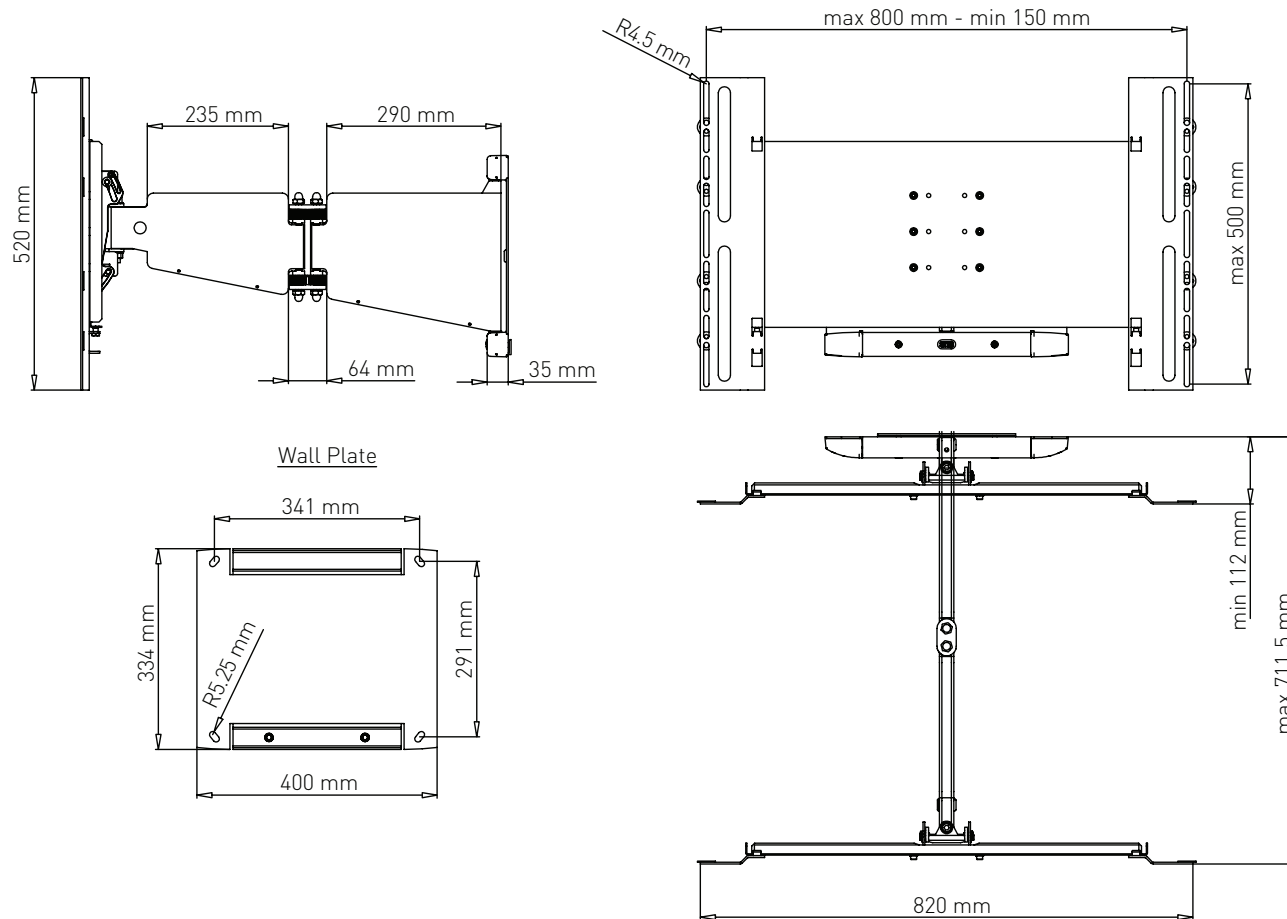

# Specifications for 2C Panel IT: 2C816/2C817

## Features:

2C816 – Piano Black

2C817 – Dark Grey

Maximum Load 45kg

Extension from Wall – 71cm

Fully Flat from Wall – 11cm

Suits VESA Hole Patterns (mm)

200 x 200

400 x 200

400 x 400

600 x 400

800 x 400

Maximum Hole Pattern: 800 x 500

Tilt approx + 10°

Swivel +/- 90°